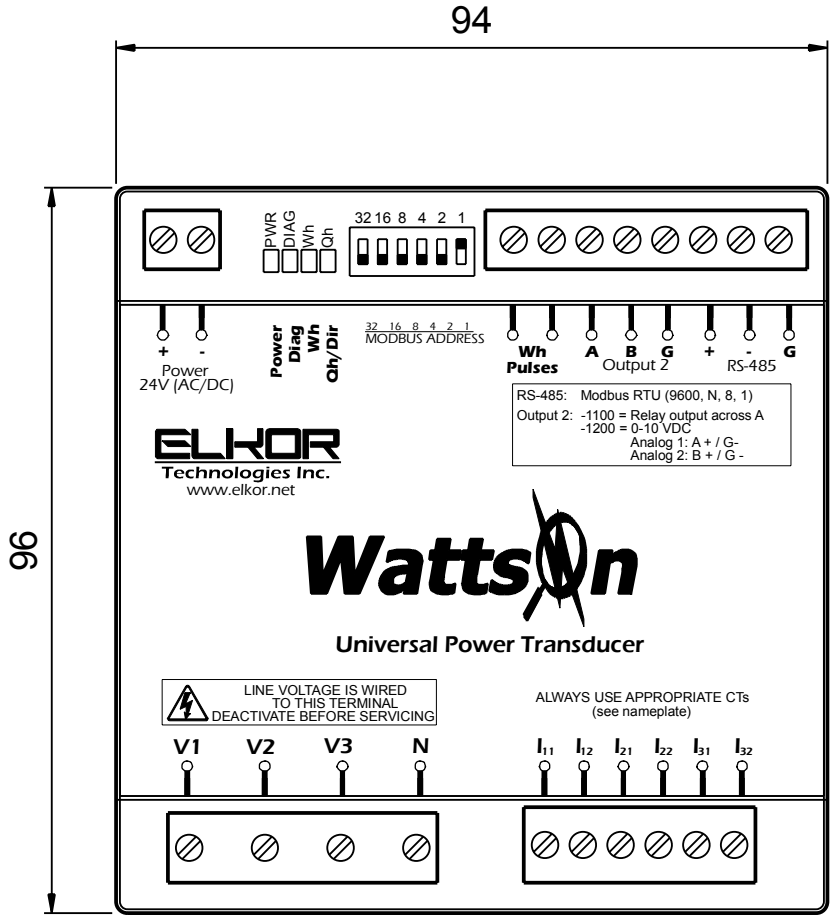

All Dimensions in mm

<b>ELKOR Technologies Inc.</b>		
DRAWN: PCK	TITLE: WattsOn - Dimensions	CODE:
CHECKED: CKK		
DATE: Aug 8, 06	FILE: ..\WattsOn - Dimensions.t4g	SHEET: 1 OF 1